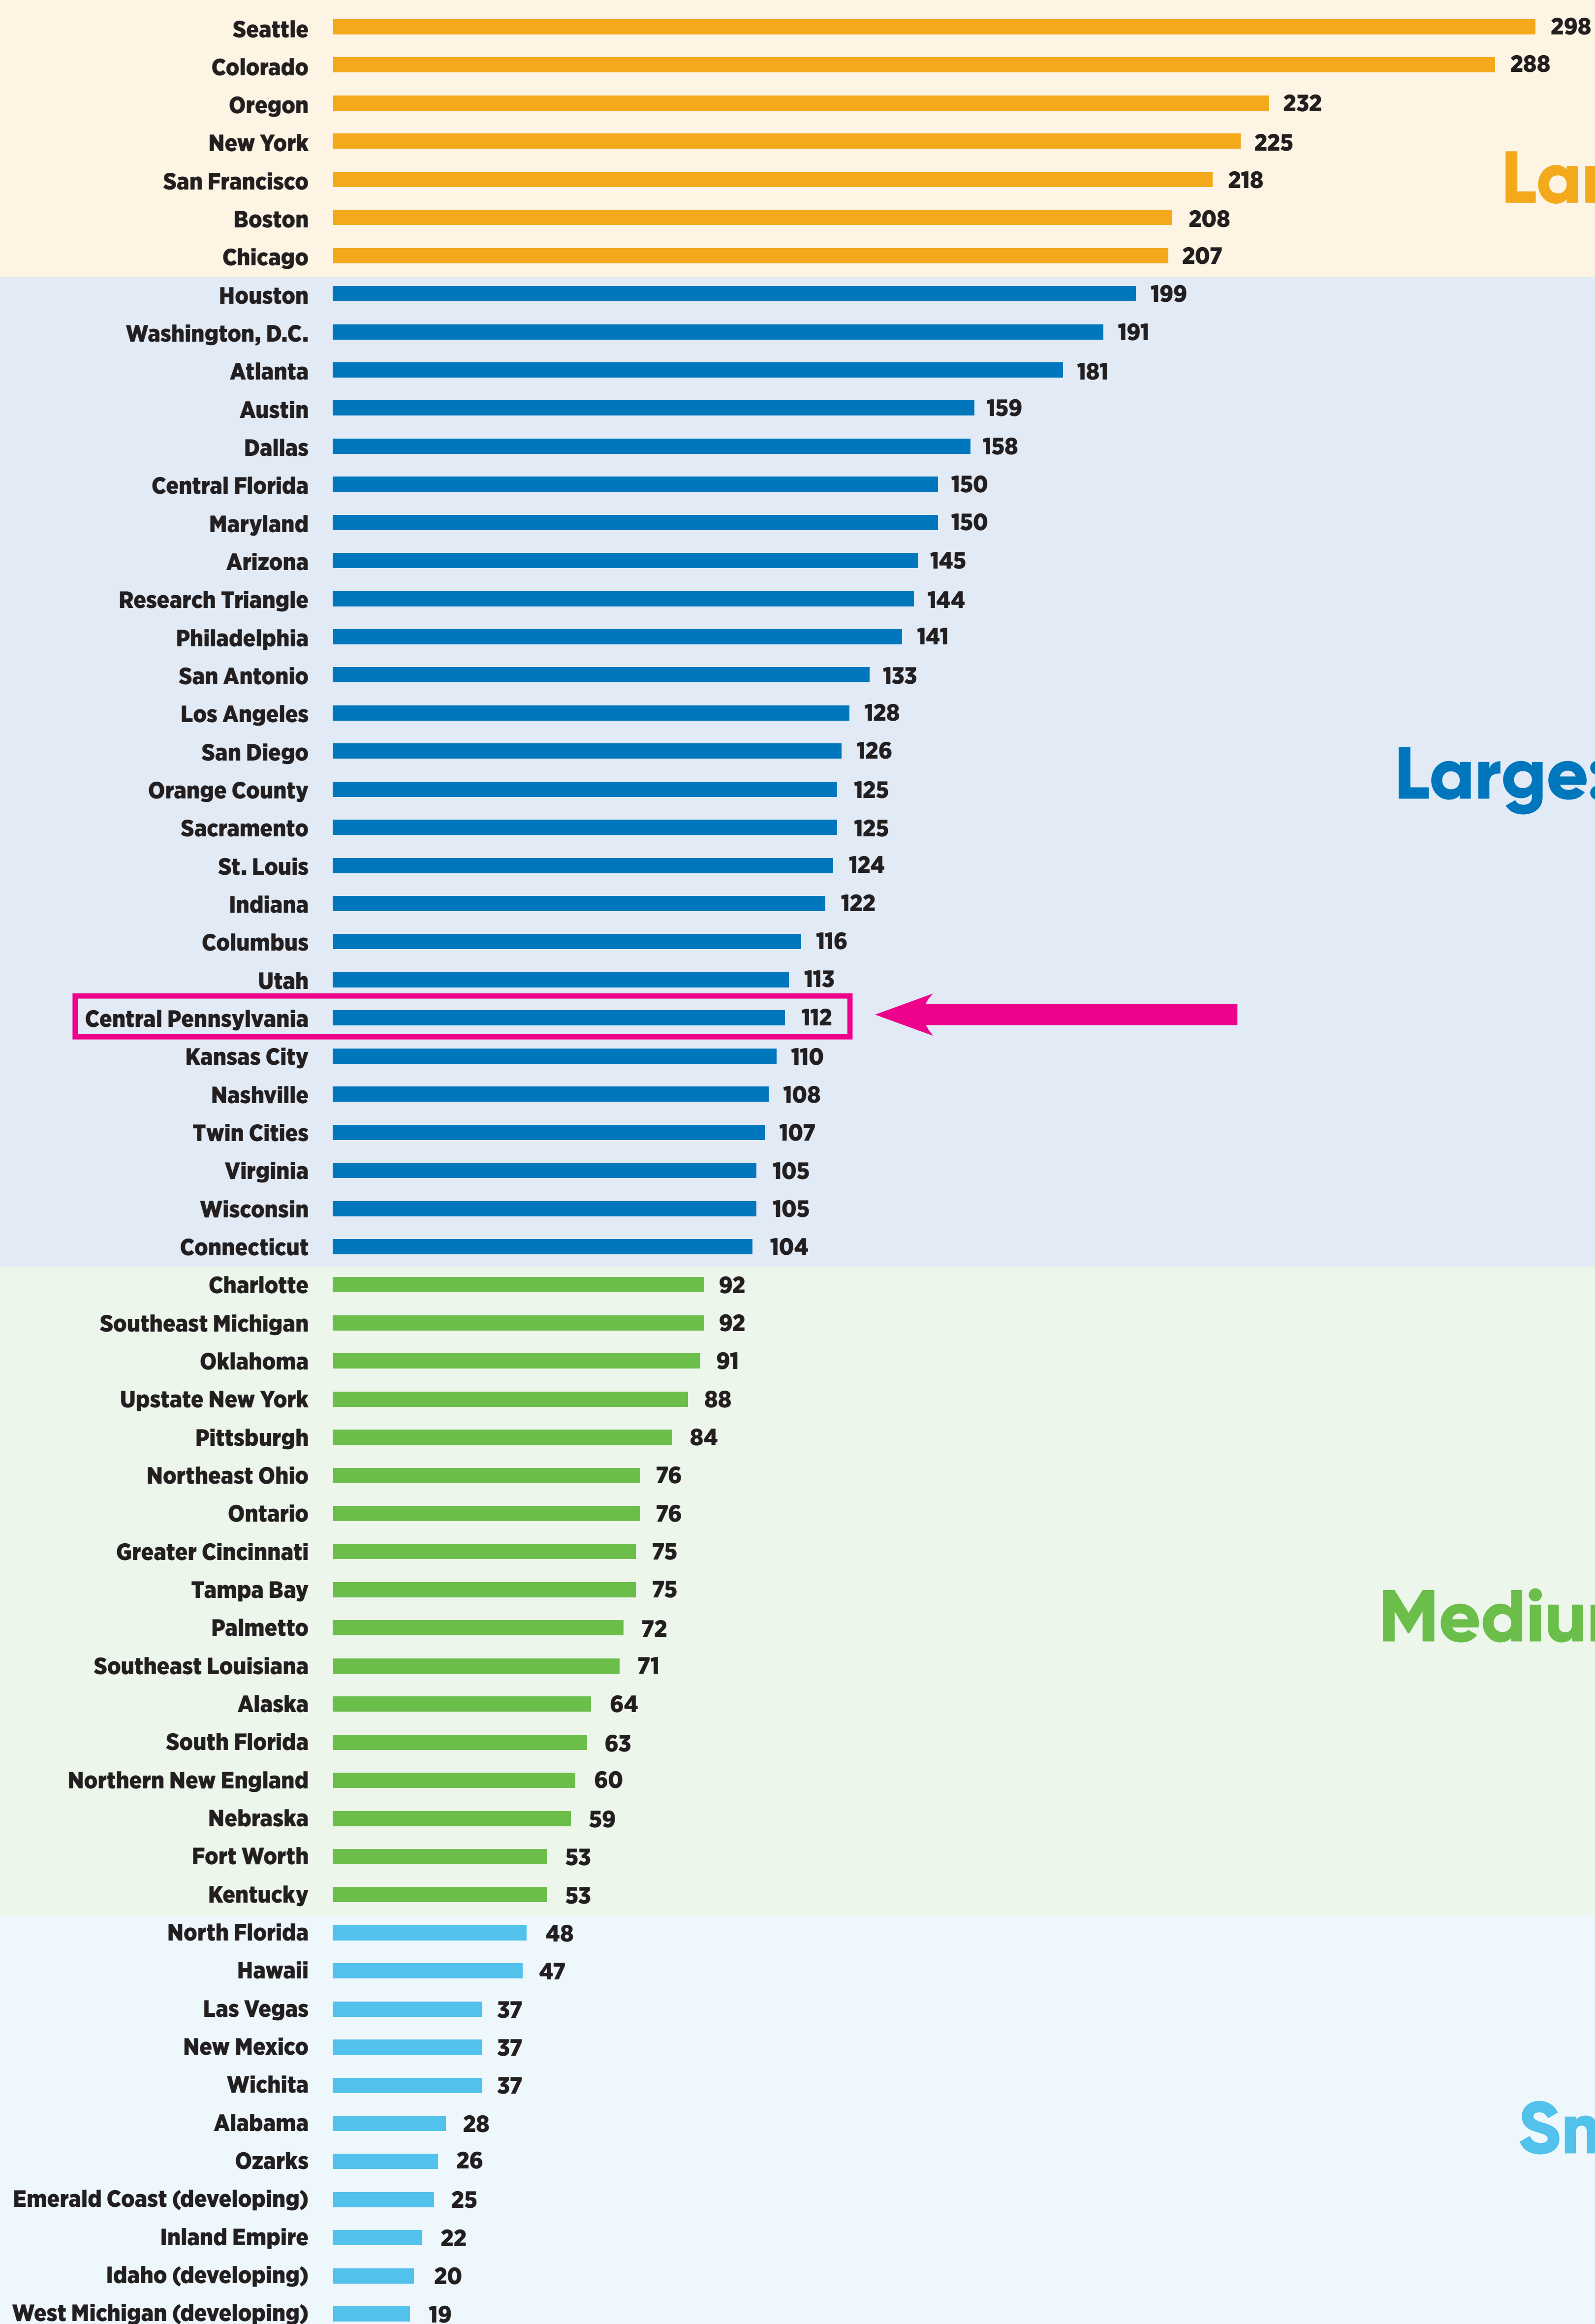

CHAPTER SIZES

AS OF MARCH 16, 2022

**Extra-
Large: 200+**

Large: 100–199

Medium: 50–99

Small: 1–49

Does not include life, retired, and student members.